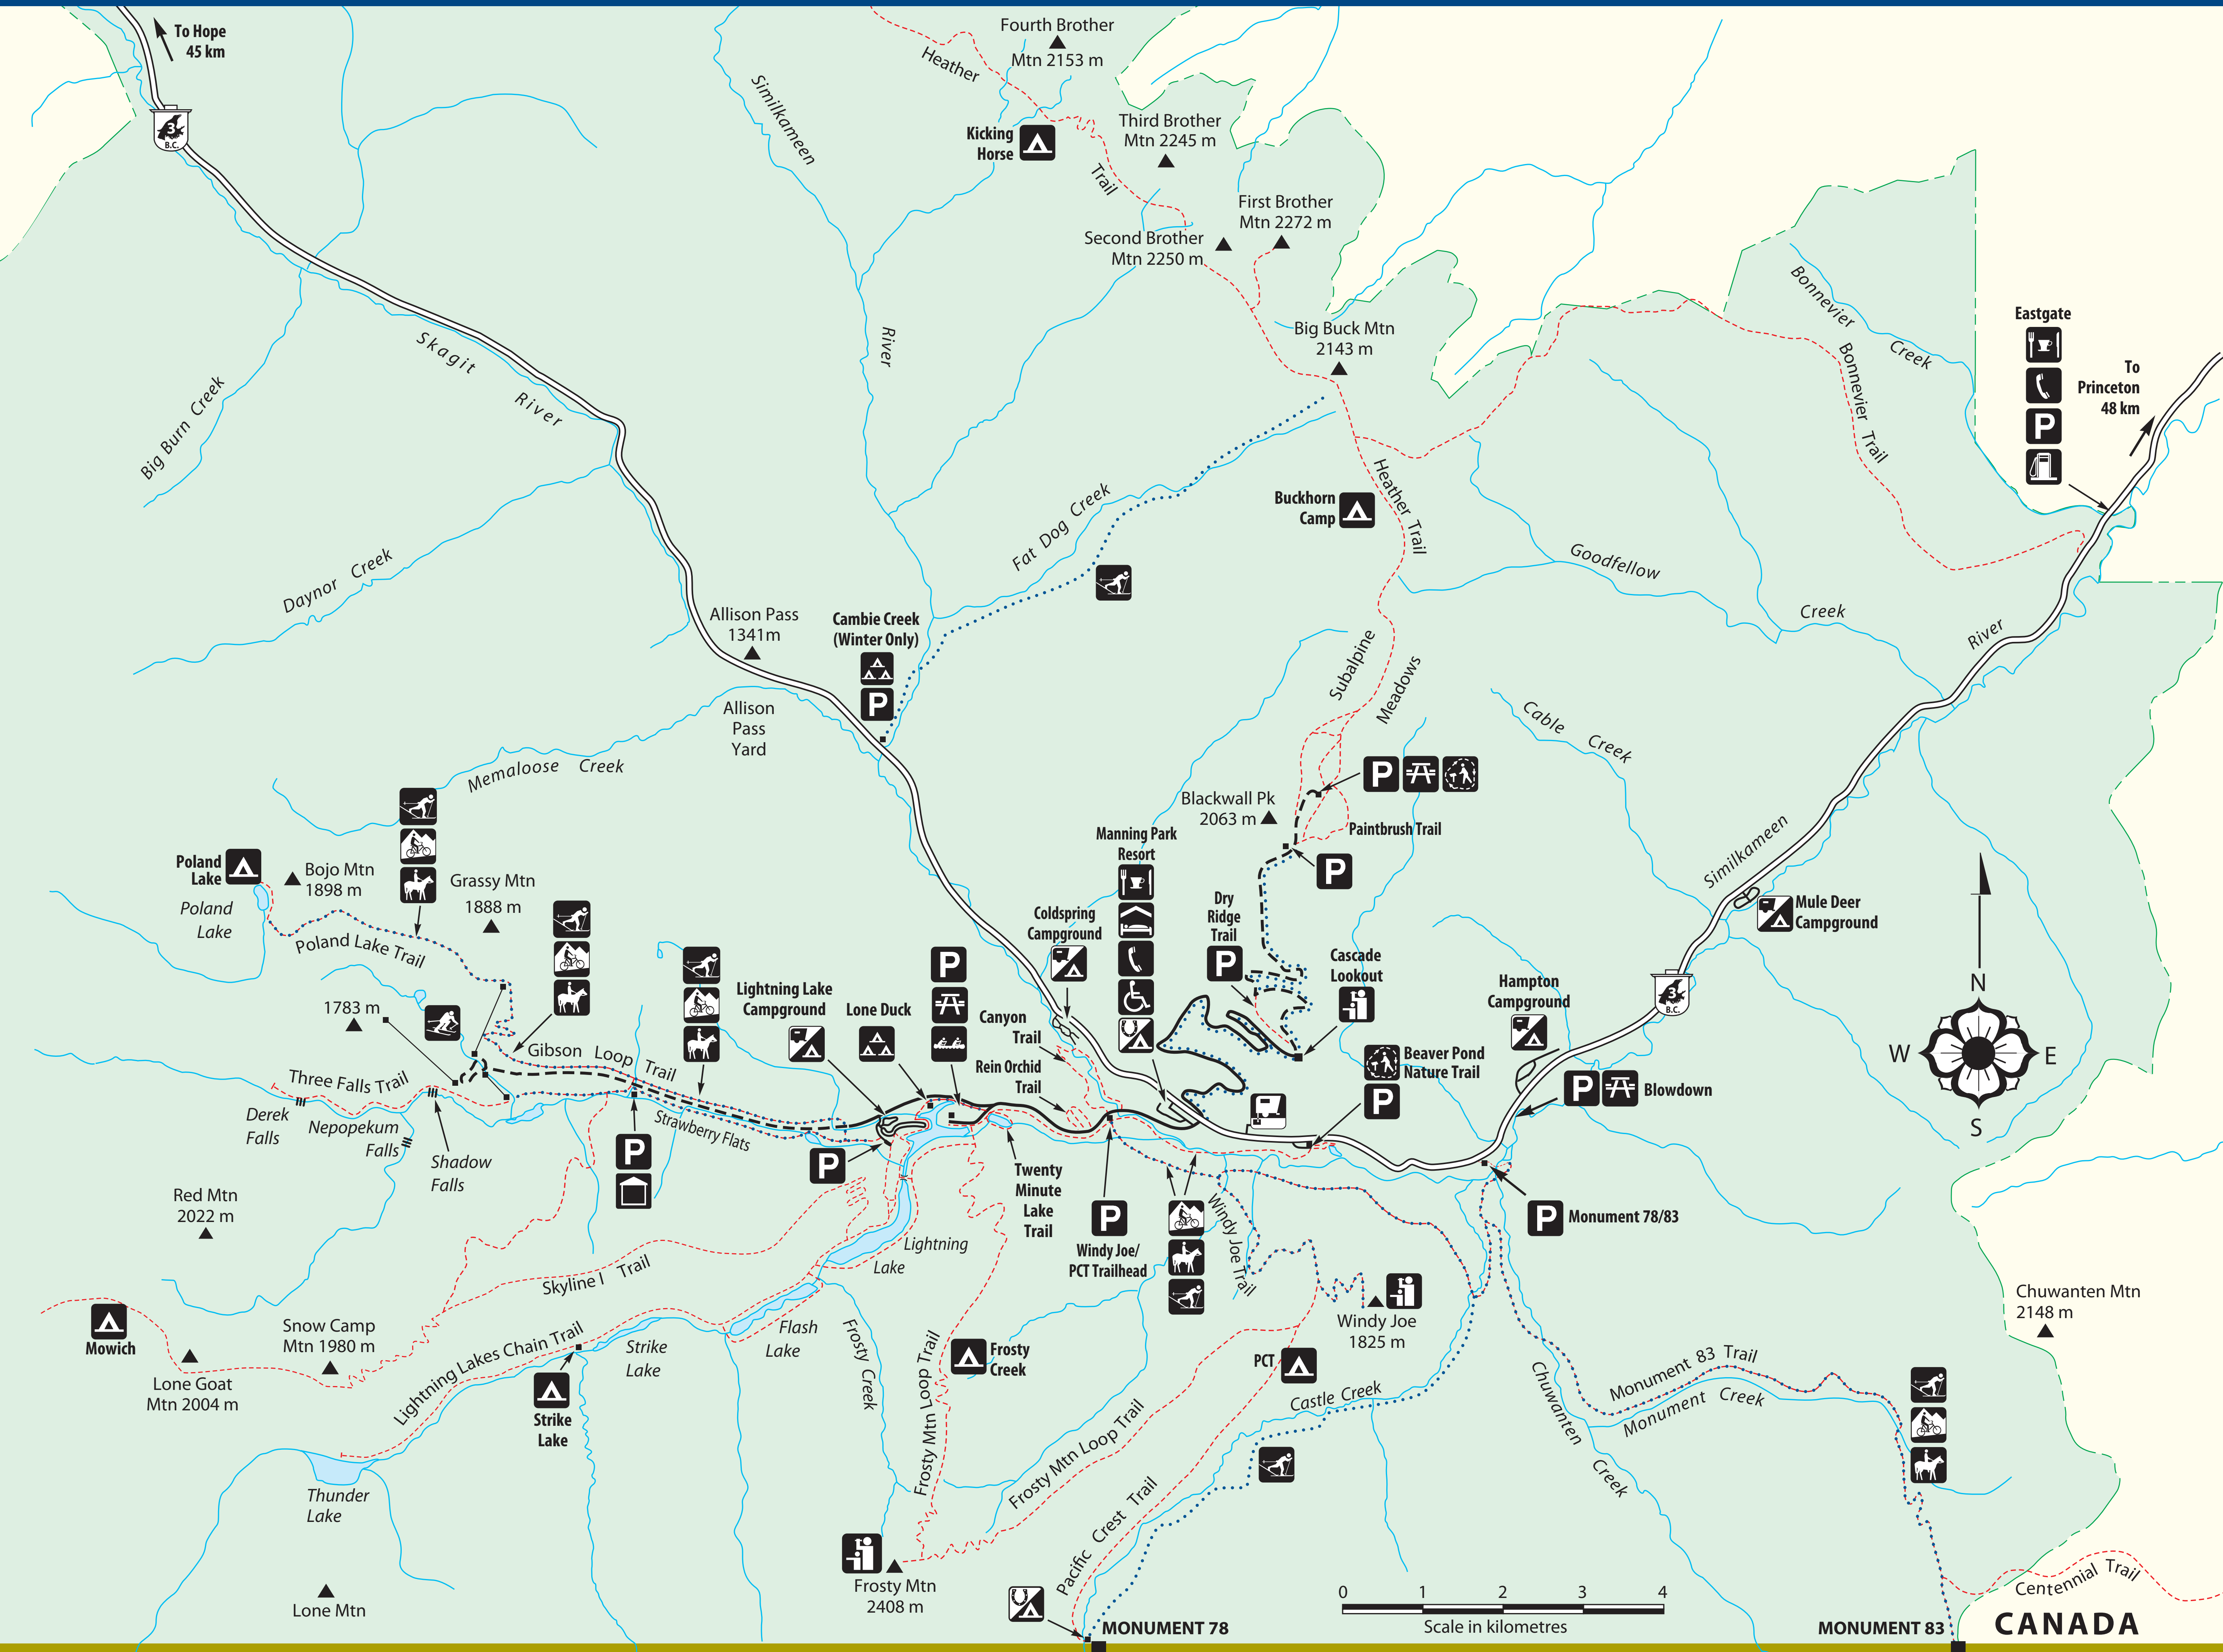

E C Manning Provincial Park

Legend

Parking	Horses Allowed
Vehicle/Tent Camping	Downhill Skiing
Group Camping	Cross-country Skiing
Nature Trail	Canoeing
Horse/Wilderness Camp	Mountain Biking
Wilderness Camp	Backcountry Skiing
Sani-station	Hiking Trails
Picnic Area	Multi-use Trail
Meals	Road - Paved
Telephone	Road - Highway
Wheelchair Access	Road - Loose Surface
Accommodation	Park Boundary
Day Use Shelter	
View Point	