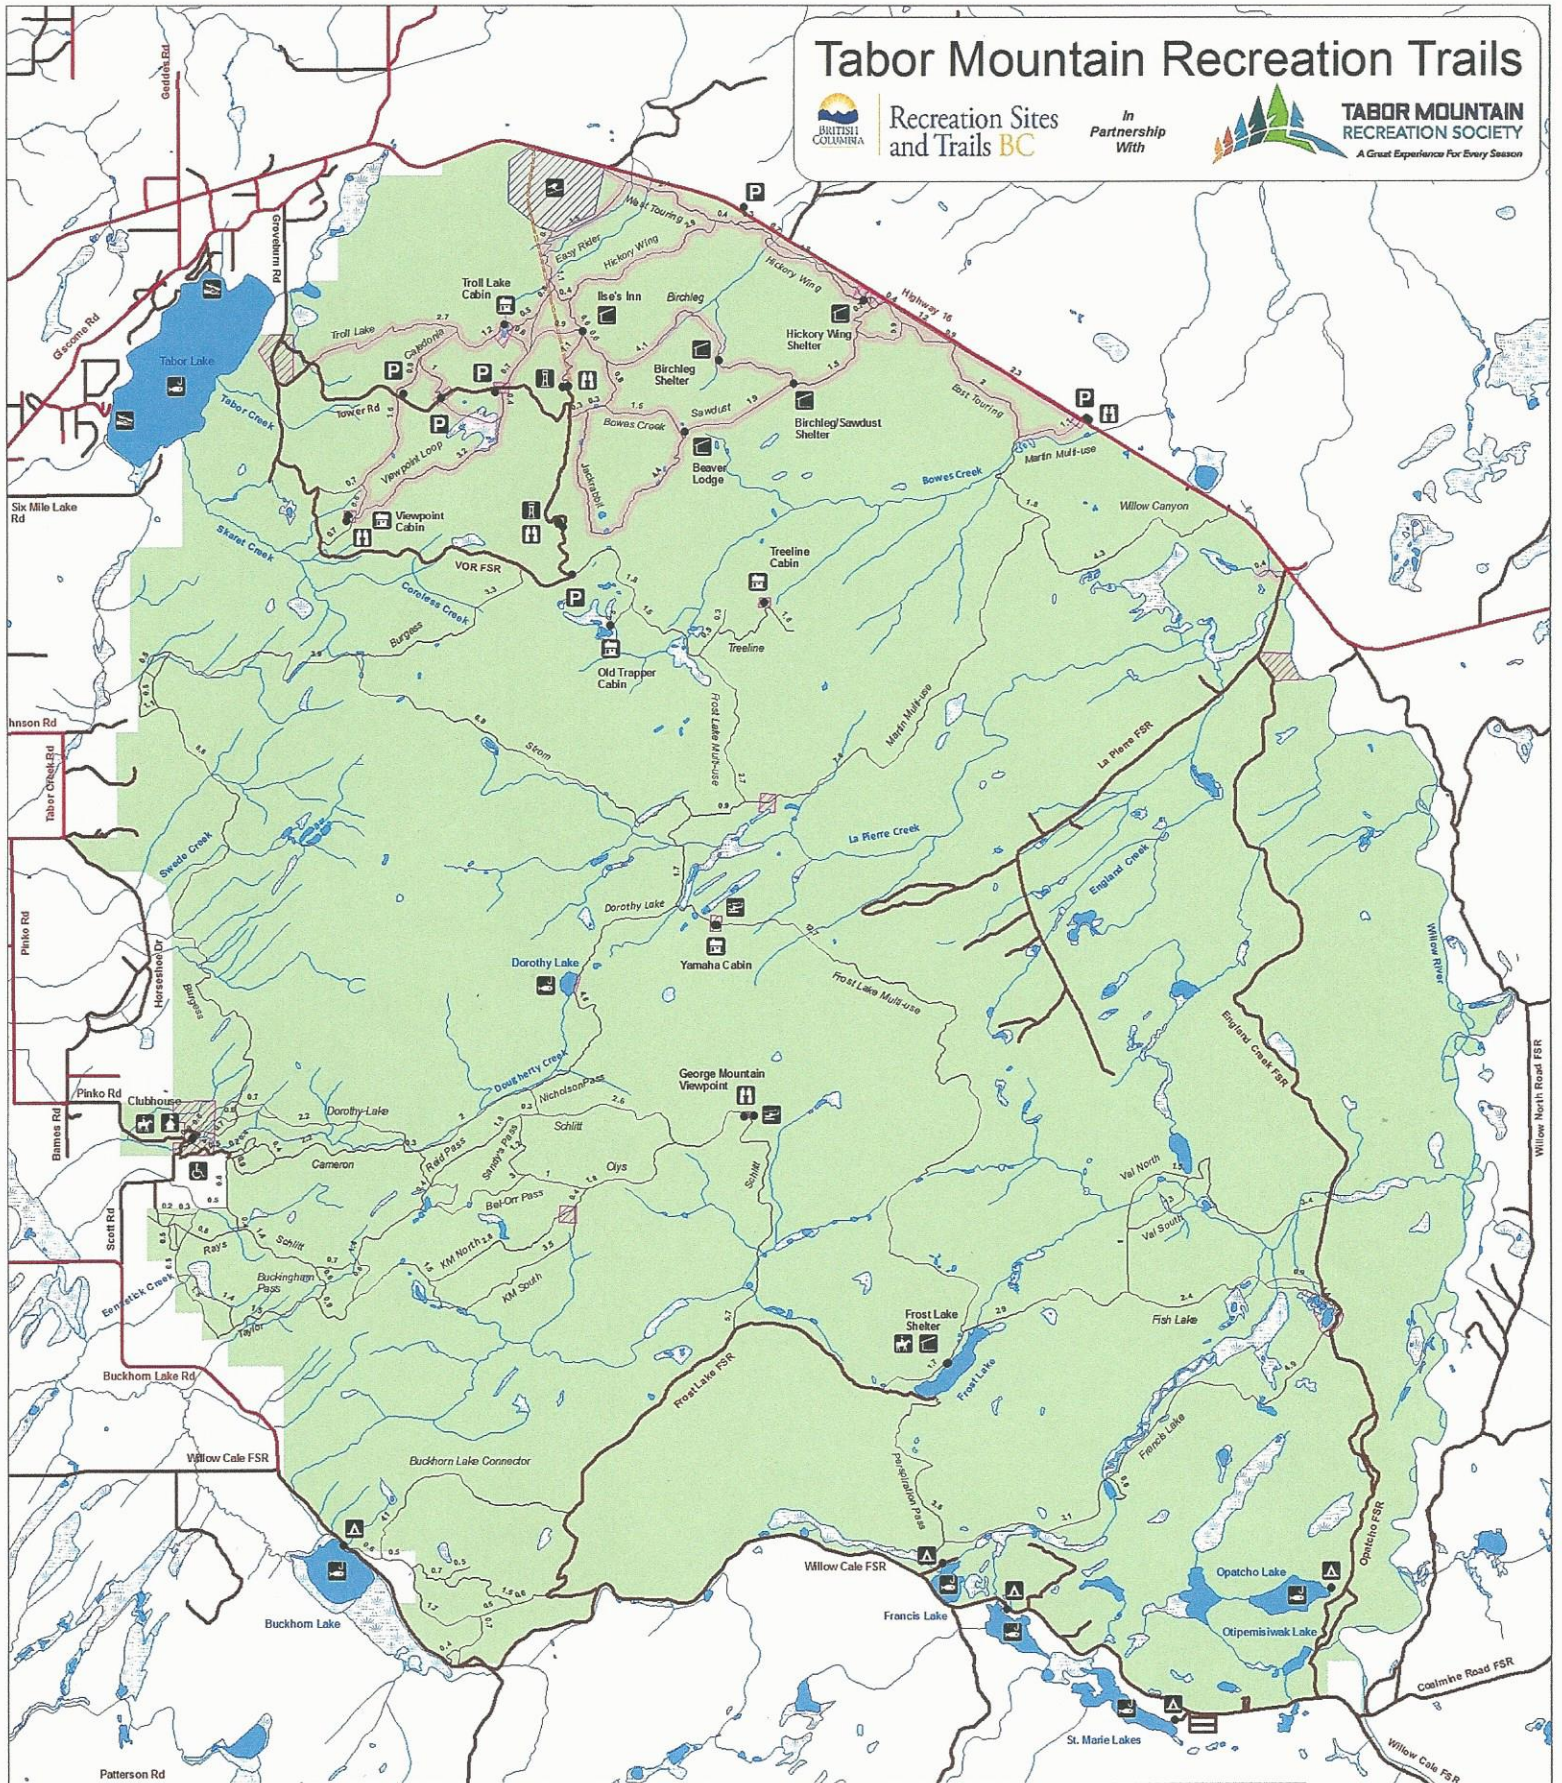

Tabor Mountain Recreation Trails

Recreation Sites
and Trails BC

In Partnership
With

TABOR MOUNTAIN
RECREATION SOCIETY
A Great Experience For Every Season

Map Legend

Tabor Mountain Area	Gravel Roads	Clubhouse	Boat Launch	Downhill Ski Area
Tabor Mountain Downhill Ski Area	Powerline	Cabin	Hitching Post	Tower
Trails	Staging Areas	Shelter	Parking	Helicopter Pad
Cross Country Ski Trails (No Snowmobile Access)	Lakes	Viewpoint	Wheelchair Accessible Trail	
Paved Roads	Wetlands	Fishing	Provincial Recreation Site	
	Streams			

1:50,000