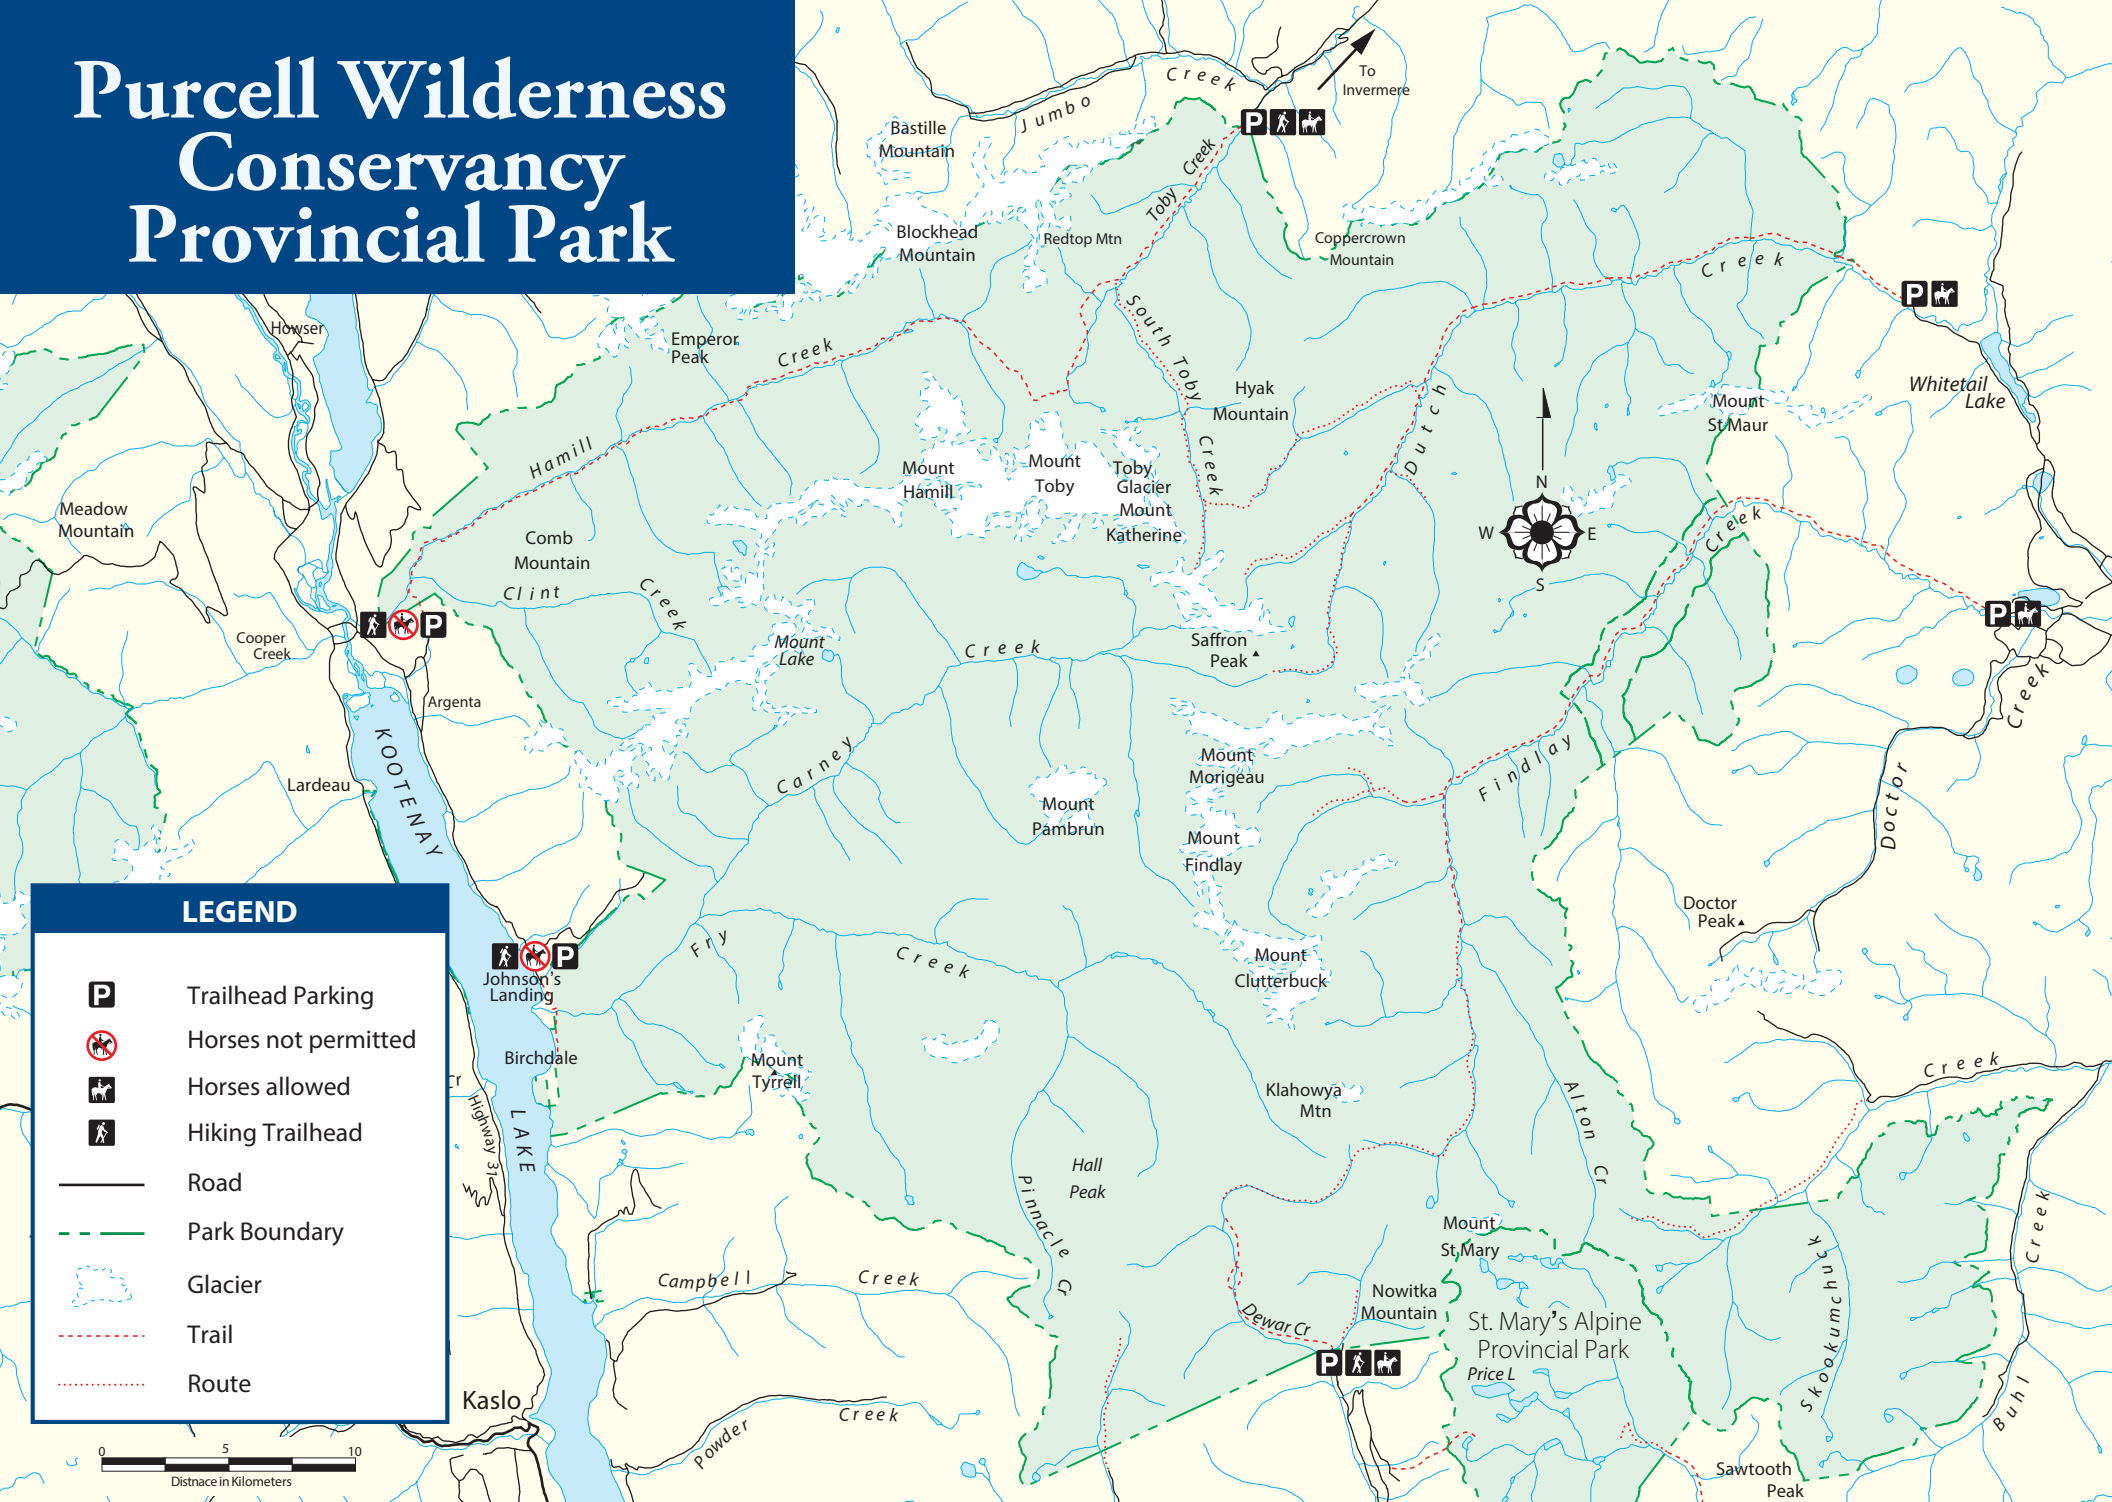

Purcell Wilderness Conservancy Provincial Park

LEGEND

- Trailhead Parking
- Horses not permitted
- Horses allowed
- Hiking Trailhead
- Road
- Park Boundary
- Glacier
- Trail
- Route