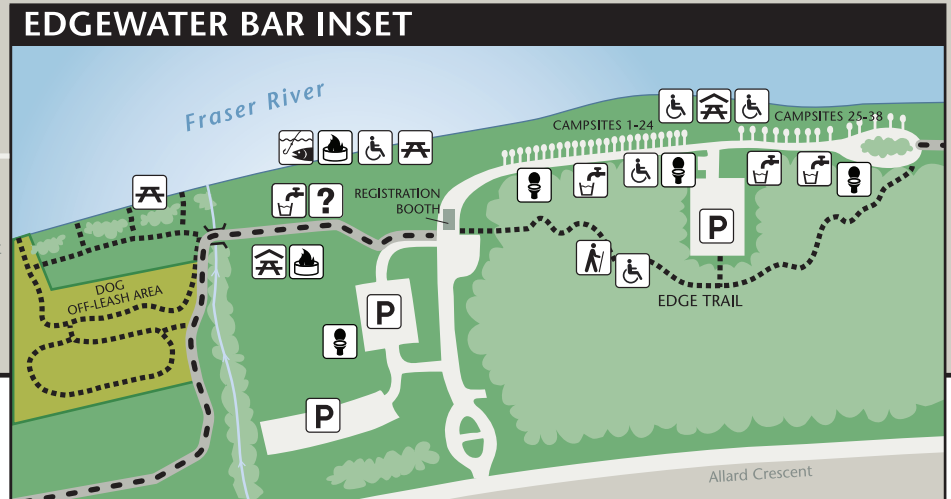

DERBY REACH REGIONAL PARK

- Parking
- Information
- Toilets
- Drinking Water
- Picnic Area
- Picnic Shelter
- Wheelchair Access Trail
- Camping
- Firepit
- Fishing
- Horse Unloading
- Historic Building
- Viewpoint
- Interpretive Signs
- Hiking Trail
- Hiking/Equestrian
- Hiking/Cycling
- Canyon to Coast Trail
- Trans Canada Trail
- Regional Park
- No Public Access
- Dog Off-leash Area
- Creek
- Marsh
- Bridge