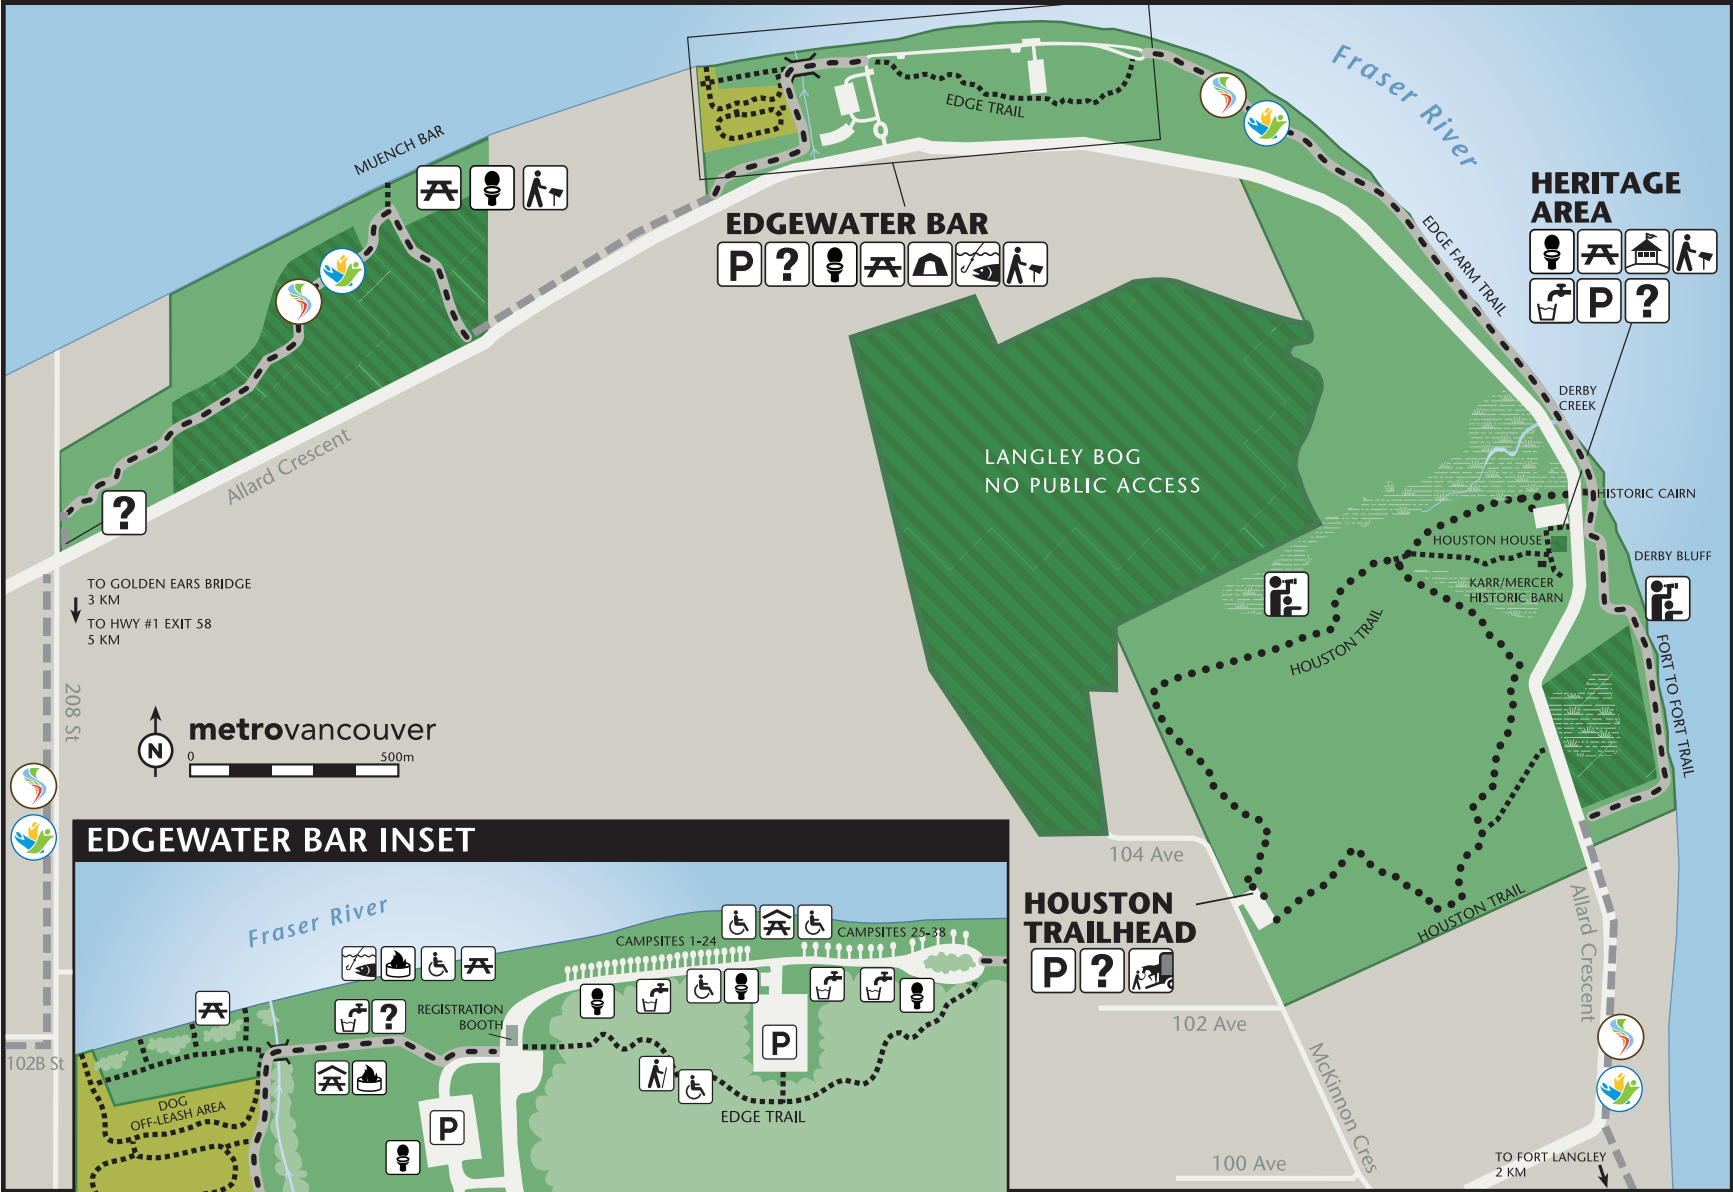

DERBY REACH REGIONAL PARK

- Parking
- Information
- Toilets
- Drinking Water
- Picnic Area
- Picnic Shelter
- Wheelchair Access Trail
- Camping
- Firepit
- Fishing
- Horse Unloading
- Historic Building
- Viewpoint
- Interpretive Signs
- Hiking Trail
- Hiking/Equestrian
- Hiking/Cycling
- Canyon to Coast Trail
- Trans Canada Trail
- Regional Park
- No Public Access
- Dog Off-leash Area
- Creek
- Marsh
- Bridge