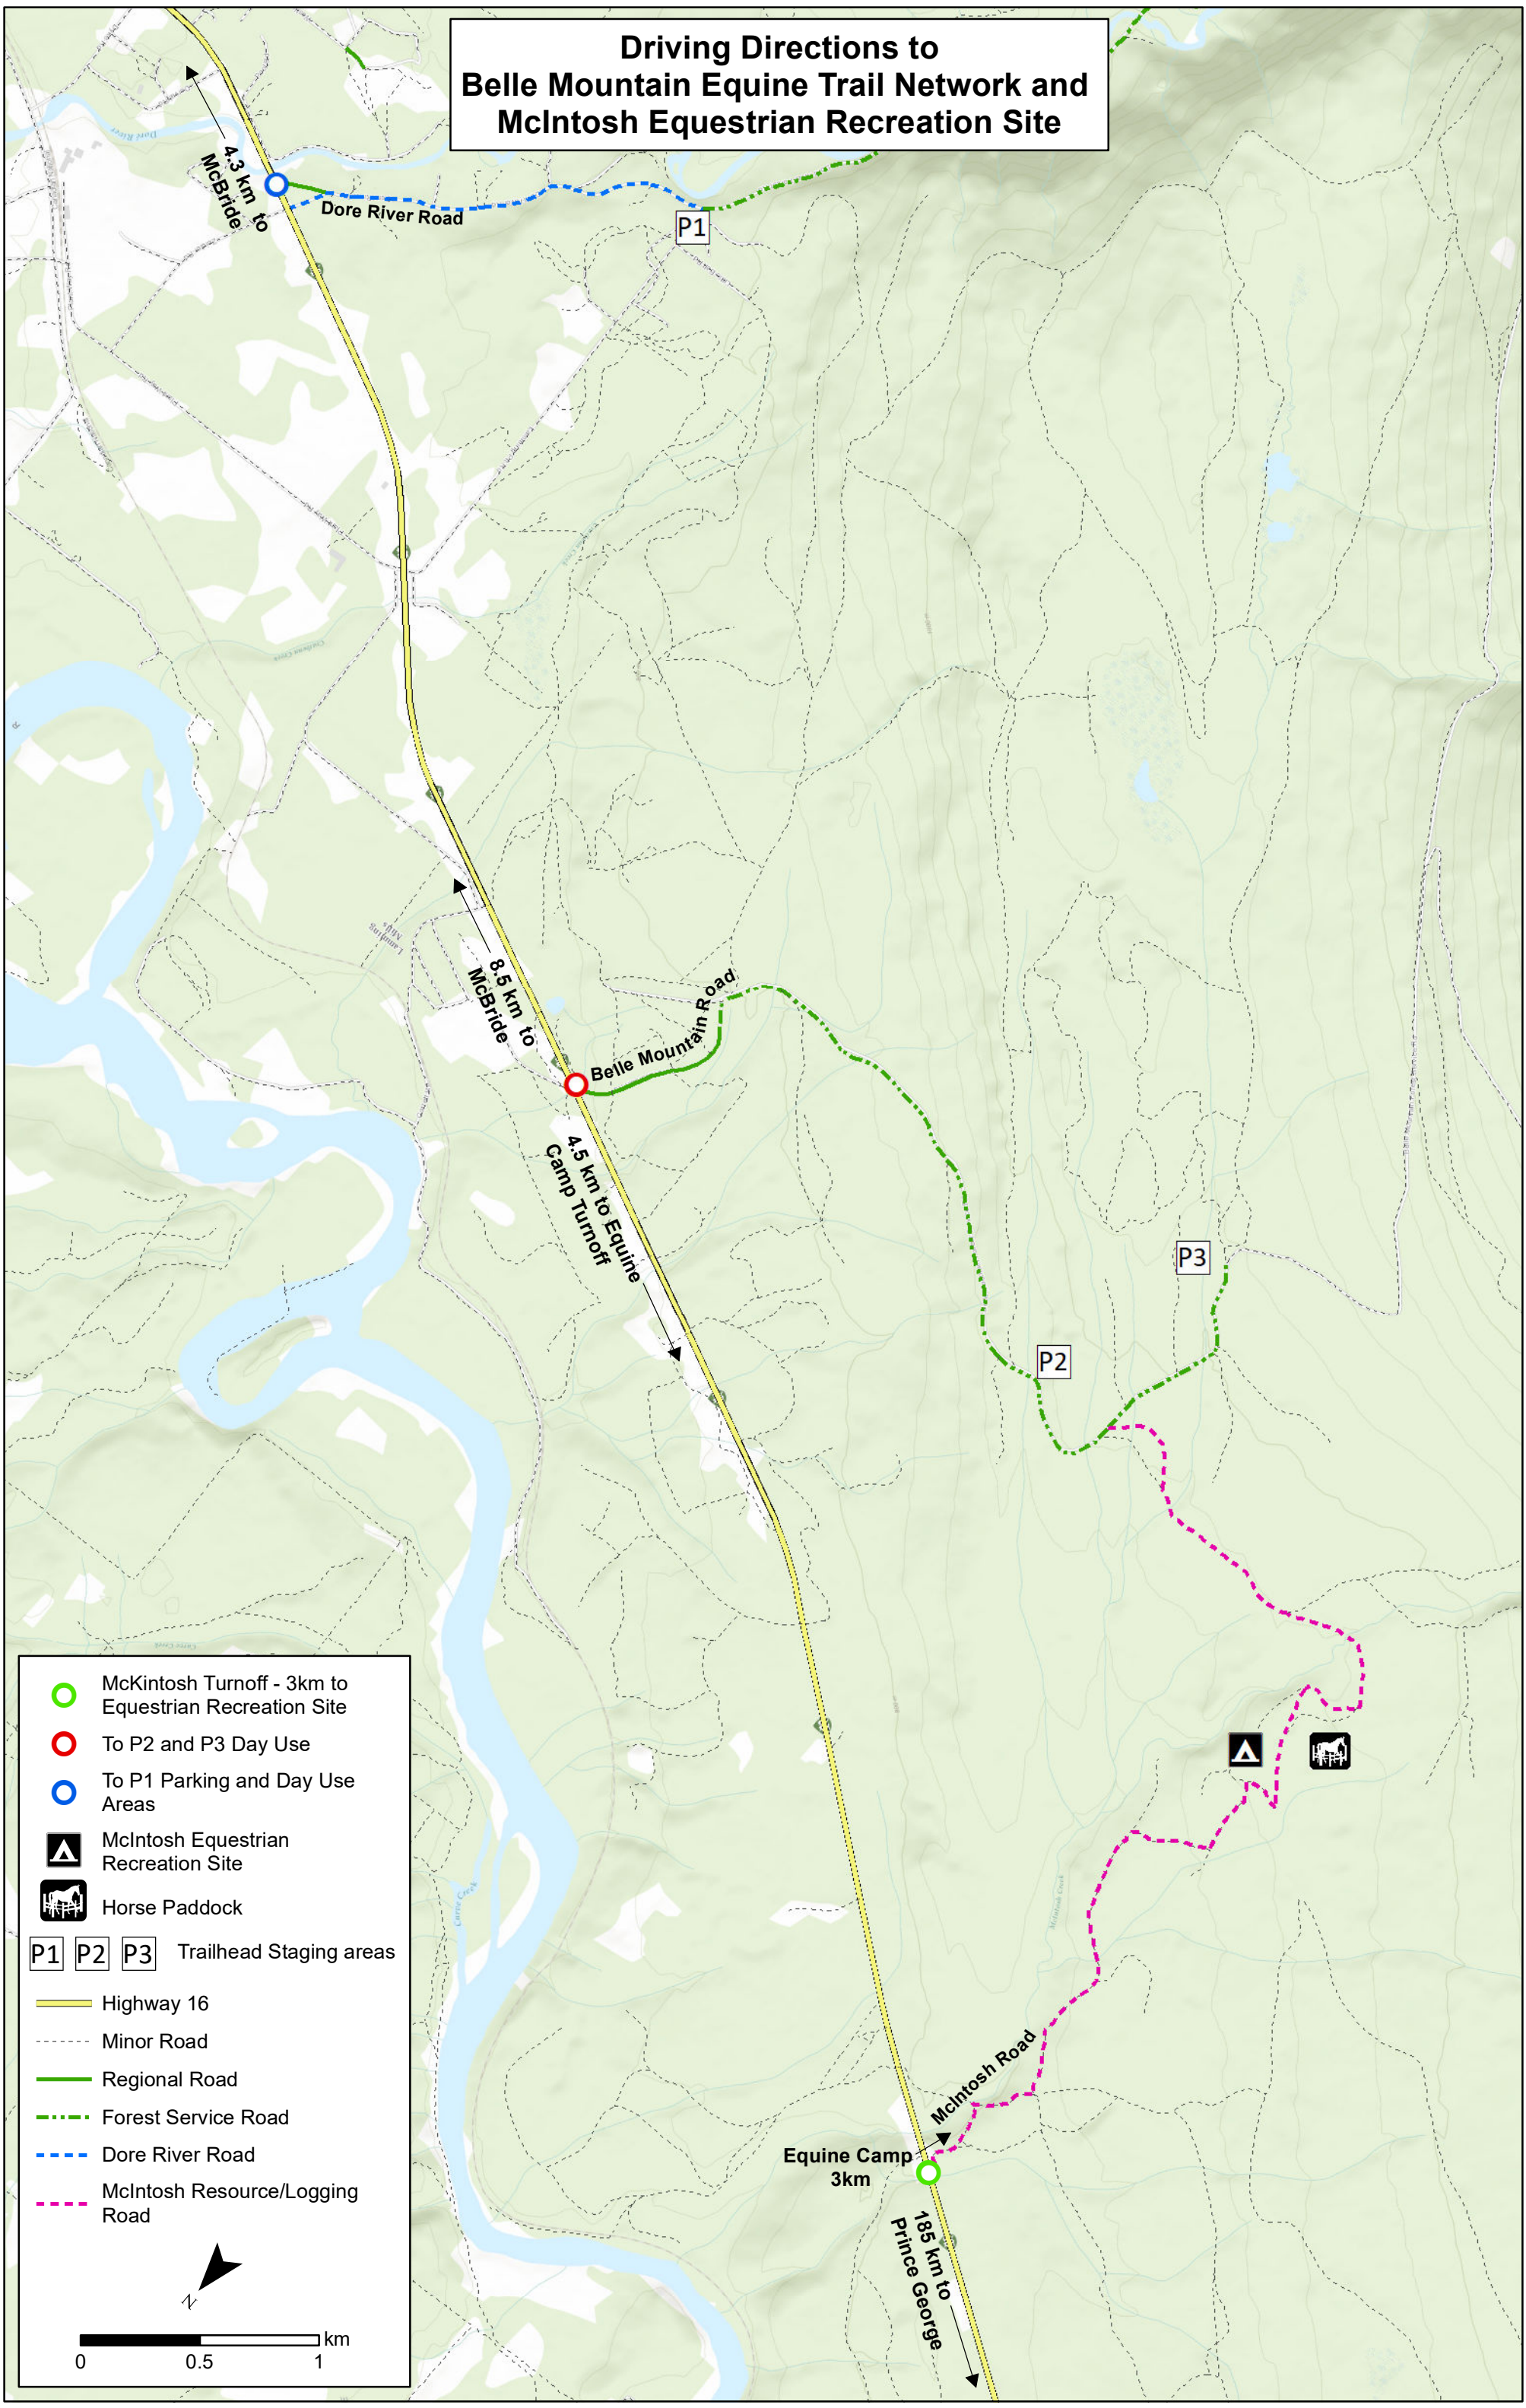

Driving Directions to Belle Mountain Equine Trail Network and McIntosh Equestrian Recreation Site

- McKintosh Turnoff - 3km to Equestrian Recreation Site
- To P2 and P3 Day Use
- To P1 Parking and Day Use Areas
- McIntosh Equestrian Recreation Site
- Horse Paddock
- P1 P2 P3 Trailhead Staging areas
- Highway 16
- Minor Road
- Regional Road
- Forest Service Road
- Dore River Road
- McIntosh Resource/Logging Road